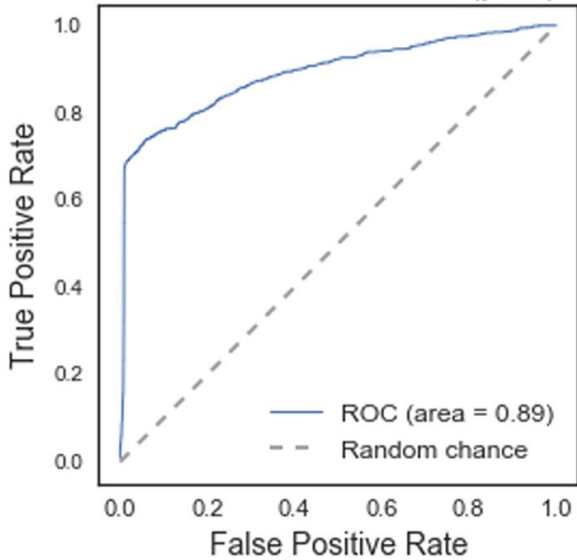

Download from
Dreamstime.com

This watermarked comp image is for previewing purposes only.

ID 2468711

© Milan Surkala | Dreamstime.com

[To Predict Flu Outbreak, Just Google It IEEE Spectrum](#)

Random Forests ROC (depression)

Top depression predictors (daily bins)

Random Forests ROC (ptsd)

Top PTSD predictors (daily bins)

[To Predict Flu Outbreak, Just Google It IEEE Spectrum](#)

Download from
Dreamstime.com

This watermarked comp image is for previewing purposes only.