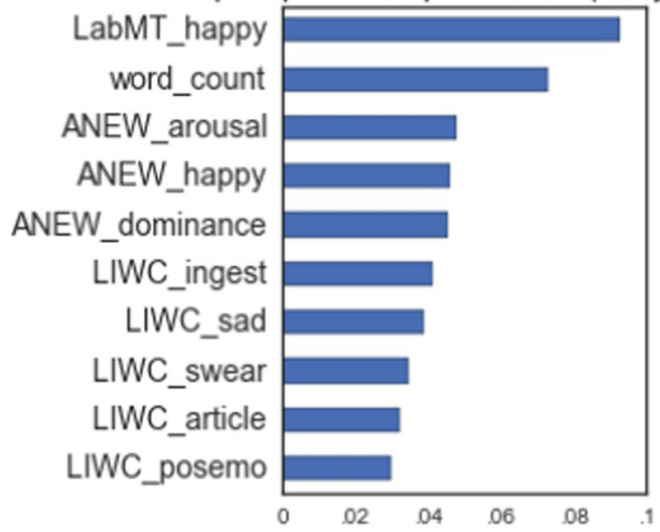

Random Forests ROC (depression)

Top depression predictors (daily bins)