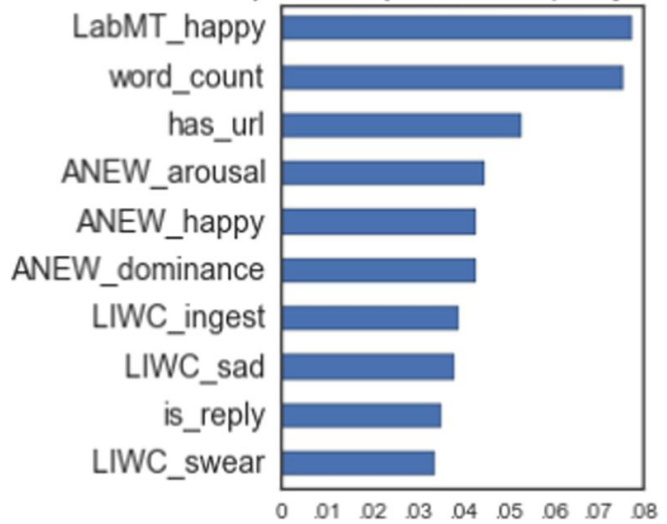

Top PTSD predictors (daily bins)

[To Predict Flu Outbreak, Just Google It IEEE Spectrum](#)